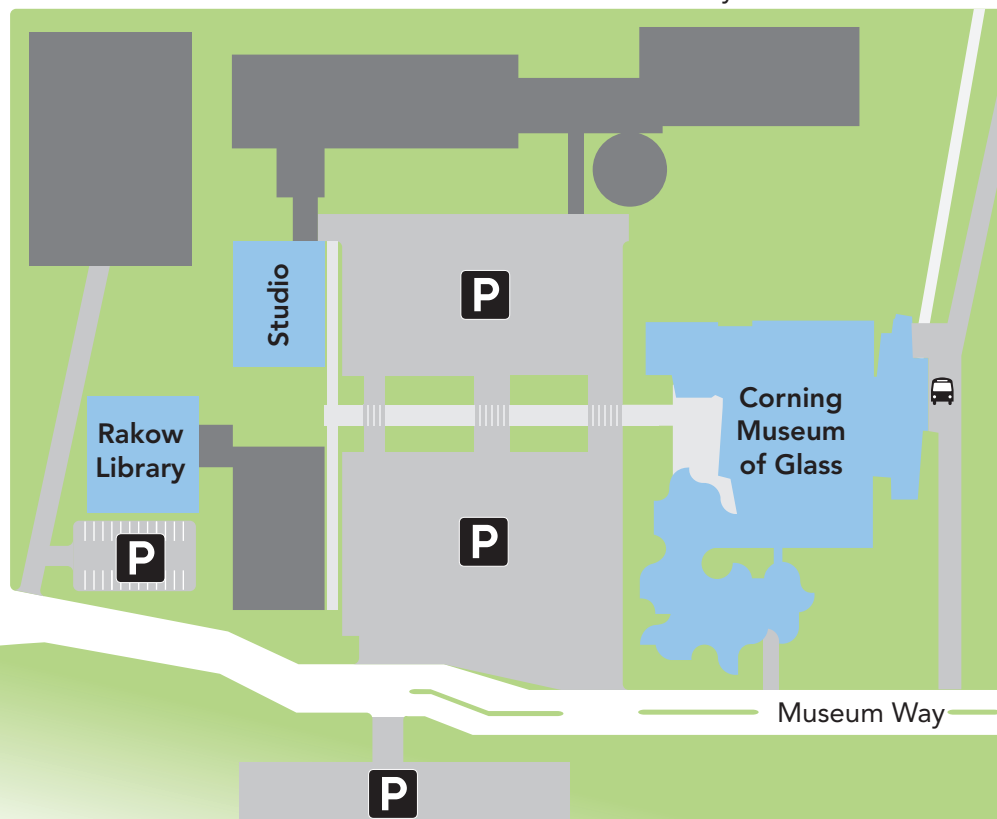

Corning Museum of Glass Visitor Parking

P Free Parking

We encourage visitors to park in our free, Welcome Center Lot. The Museum entrance is a short walk or free shuttle ride away, and the shuttle returns to the parking lot regularly during Museum hours. Shuttle service is also available during most public events, including 2300°.

Pulteney Street

Museum Way

Centerway (Rte. 414)